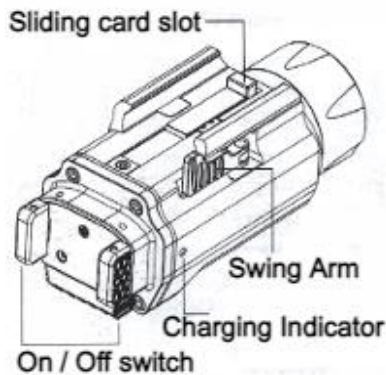

1500 Lumen Light & Laser
 Combo Tactical Sight
 User Manual

Product Features

The S.A. Self Defense Laser light combo has a built in rechargeable battery, 1500 lumen light & a 5mw laser & magnite charging

Light switching from low to high and flash

Single laser mode
 Single light mode &
 Light and laser mode
 Adjustable Target laser

Bottom of Laser / Light

Top Of Laser / Light

Light / Laser Modes

Light

Strong light / Flashing Light
 Low light

Laser

On / Off

Laser and light

Combo mode with laser. Light can be switched between modes

Light Mode Switching

Tap switch to turn on/off
 Press the on / off switch once for strong light.
 Press the switch 2 times for Flashing light
 Press the switch 3 times for low light mode