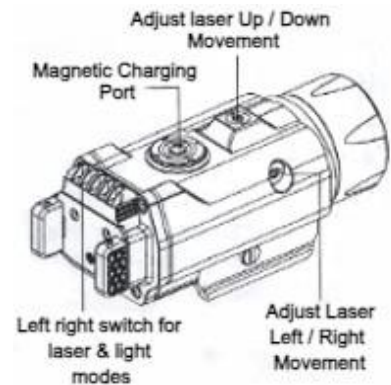

1500 Lumen Light & Laser
 Combo Tactical Sight
 User Manual

Product Features

The S.A. Self Defense Laser light combo has a built in rechargeable battery, 1500 lumen light & a 5mw laser & magnite charging

Light switching from low to high and flash

Single laser mode
 Single light mode &
 Light and laser mode
 Adjustable Target laser

Bottom of Laser / Light

Top Of Laser / Light

Light / Laser Modes

Light

Strong light / Flashing Light
 Low light

Laser

On / Off

Laser and light

Combo mode with laser. Light can be switched between modes

Light Mode Switching

Tap switch to turn on/off
 Press the on / off switch once for strong light.
 Press the switch 2 times for Flashing light
 Press the switch 3 times for low light mode